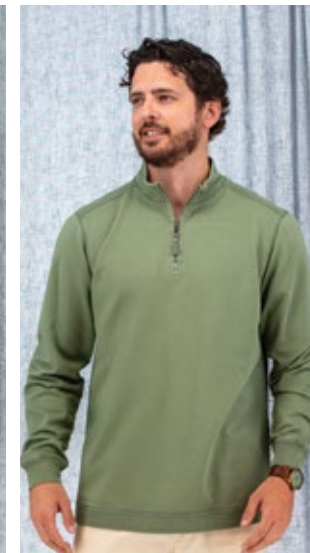

912-Sea Spray