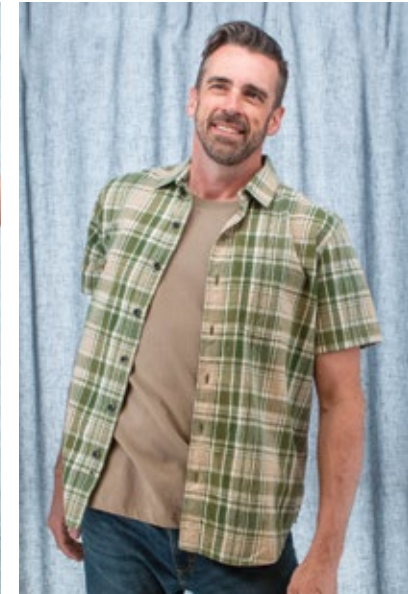

KG27-Black

KE02-Navy

KE07-Green

KA03-White

KC42-Hot Sauce

KC45-Dusty Olive

STONE CREEK TEE

WHOLESALE \$17.50 | SUGGESTED RETAIL \$35.00