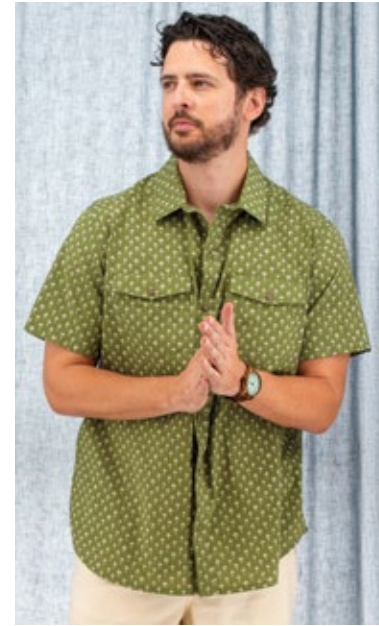

JG49-Olive