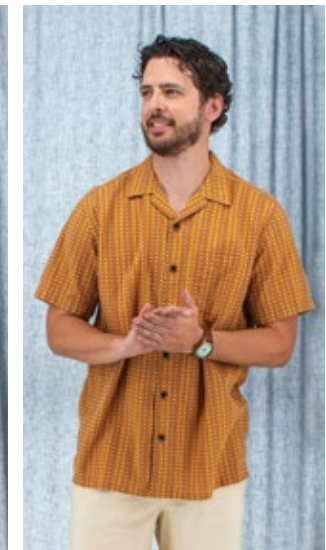

EU70-Bombay Brown