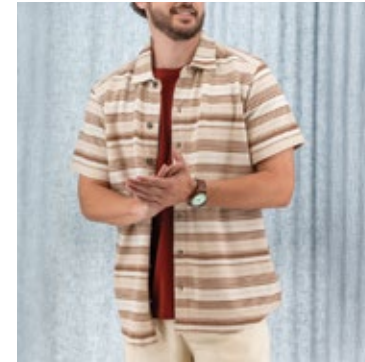

472-Neutral Stripe